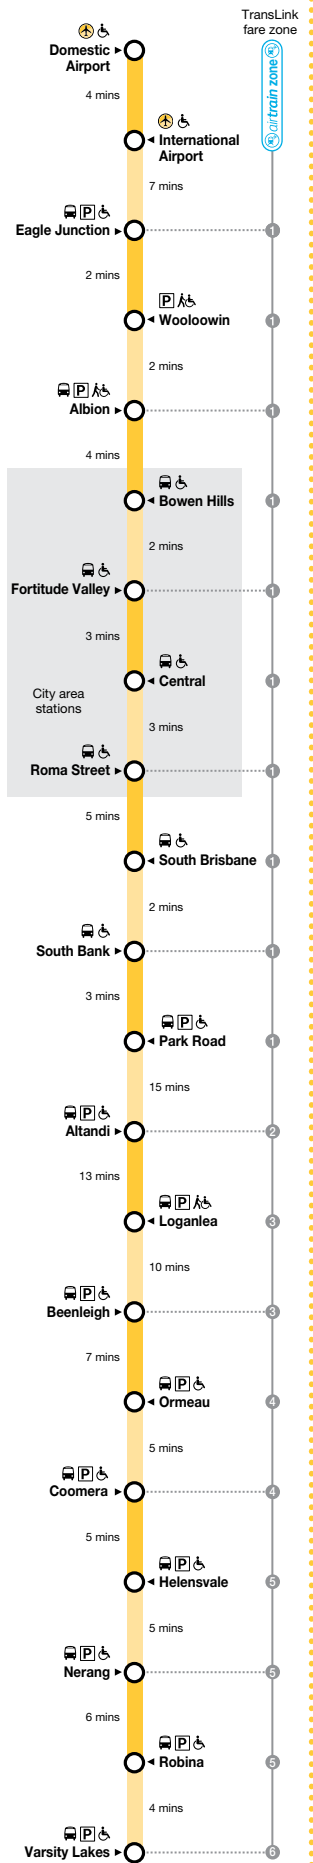

South East Queensland train network map

Airport–City to Varsity Lakes line information

Network map key

	Ferry Grove and Beenleigh lines		Transfer to other train services
	Shorncliffe and Cleveland lines		Transfer to busway services
	Airport and Gold Coast lines		Special fares apply
	Caboolture/Sunshine Coast and Ipswich/Rosewood lines		Wheelchair access
	Redcliffe Peninsula and Springfield lines		Assisted wheelchair access
	Doomben line		
	Special event service only		
	Route 649: Nambour–Caboolture railbus		

Line information key

	This station has a connecting bus service		Independent access
	Parking available		Assistance required

Notes

This map only shows connecting railbus services at train stations. These railbus services replace train services. Many more bus services are scheduled to connect with train services at most train stations.

Express services do not stop at all stations depicted on this map. Please refer to separate line timetables for details.

Most train stations have free park 'n' ride facilities.

For details visit translink.com.au or call 13 12 30 anytime.

The number of services to and from the airport stations are operated by Airtrain Citylink Limited ABN 98 066 543 315 pursuant to a contract for services with Queensland Rail.

† Services to and from Gympie North do not stop at Eagle Junction. Schematic map. Not to scale.