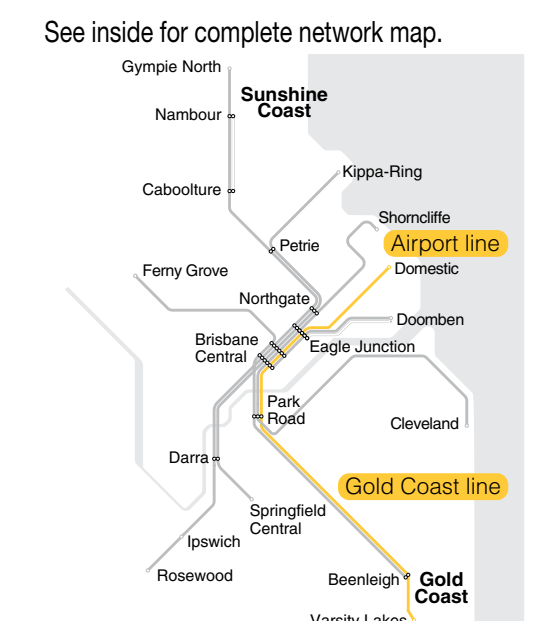

Gold Coast and Airport line

Special Easter holiday weekend timetable

Effective
Friday 30 March to Monday 2 April 2018

mini network map

Airport–City to Varsity Lakes

outbound

Easter weekend special timetable