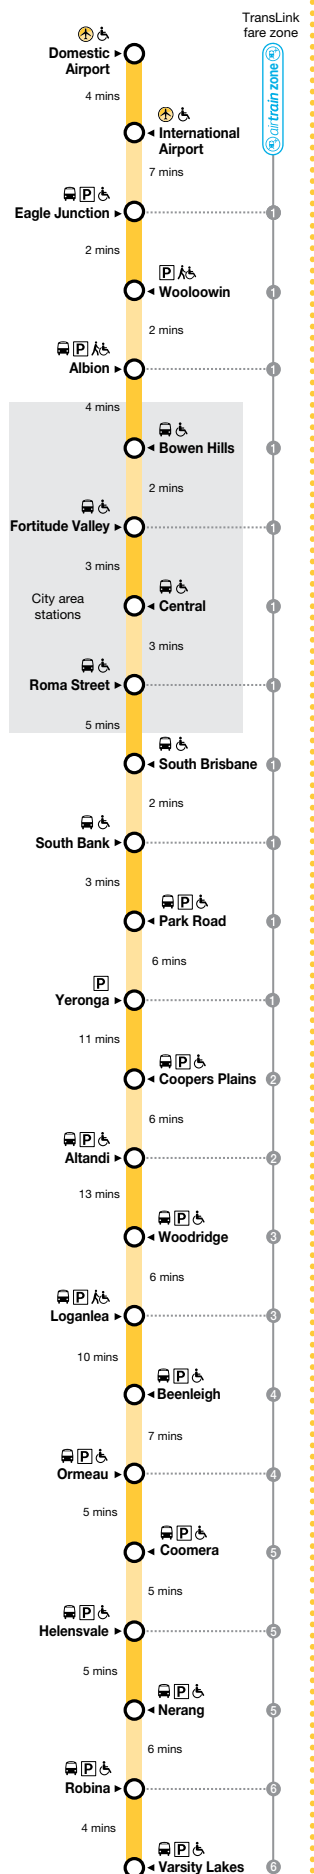

Fridays and Saturdays

A majority of train services that travel through Central after 7pm are Guardian trains for part or all of the journey.

South East Queensland train network map

Airport–City to Varsity Lakes line information